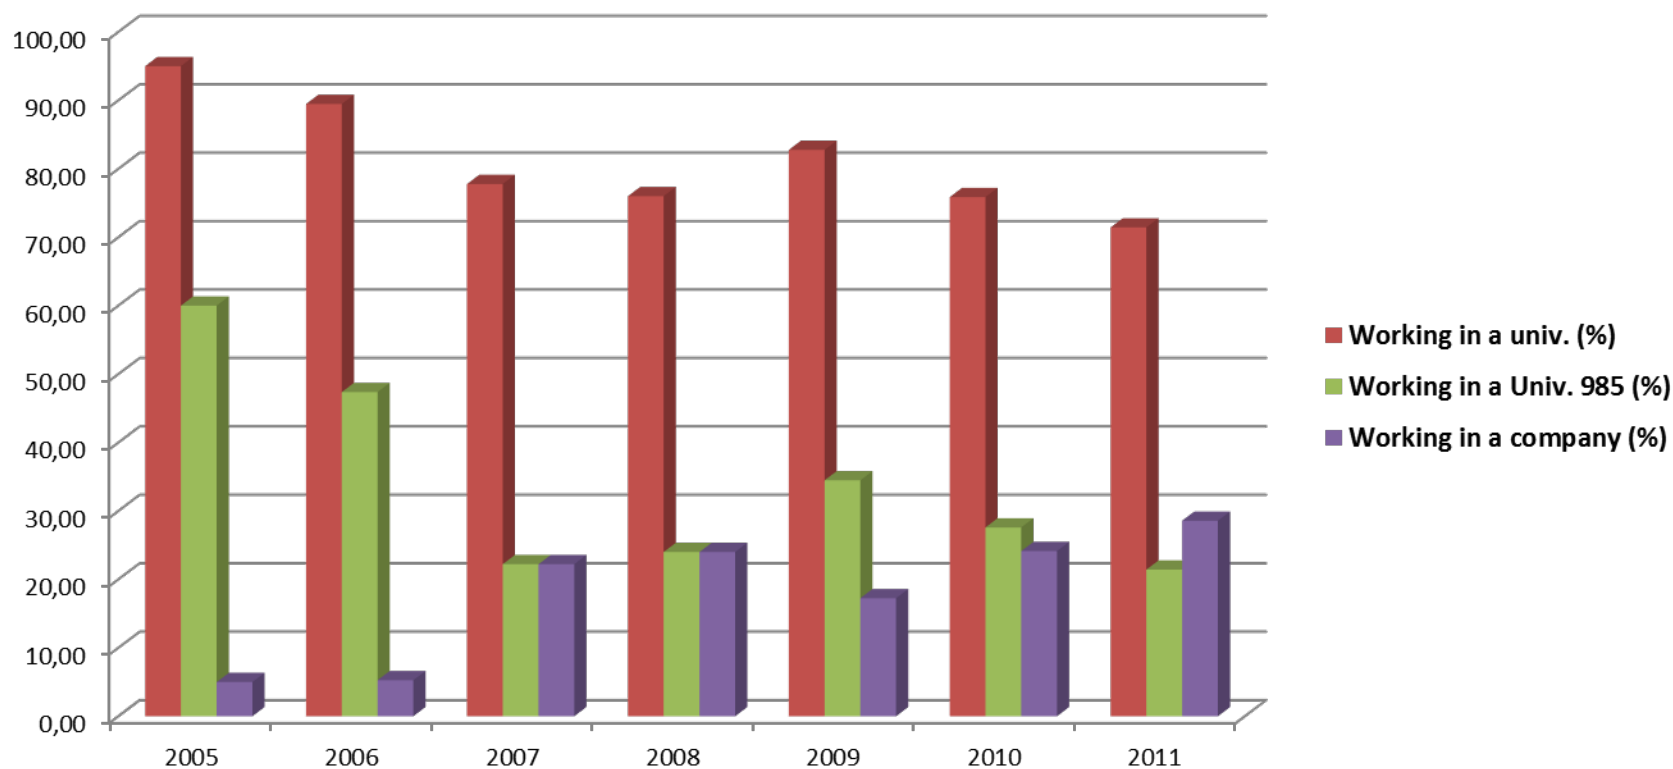

The CSC / UT-INSA PhD Program

What will you become if you succeed ?
100% of those who succeeded... applied